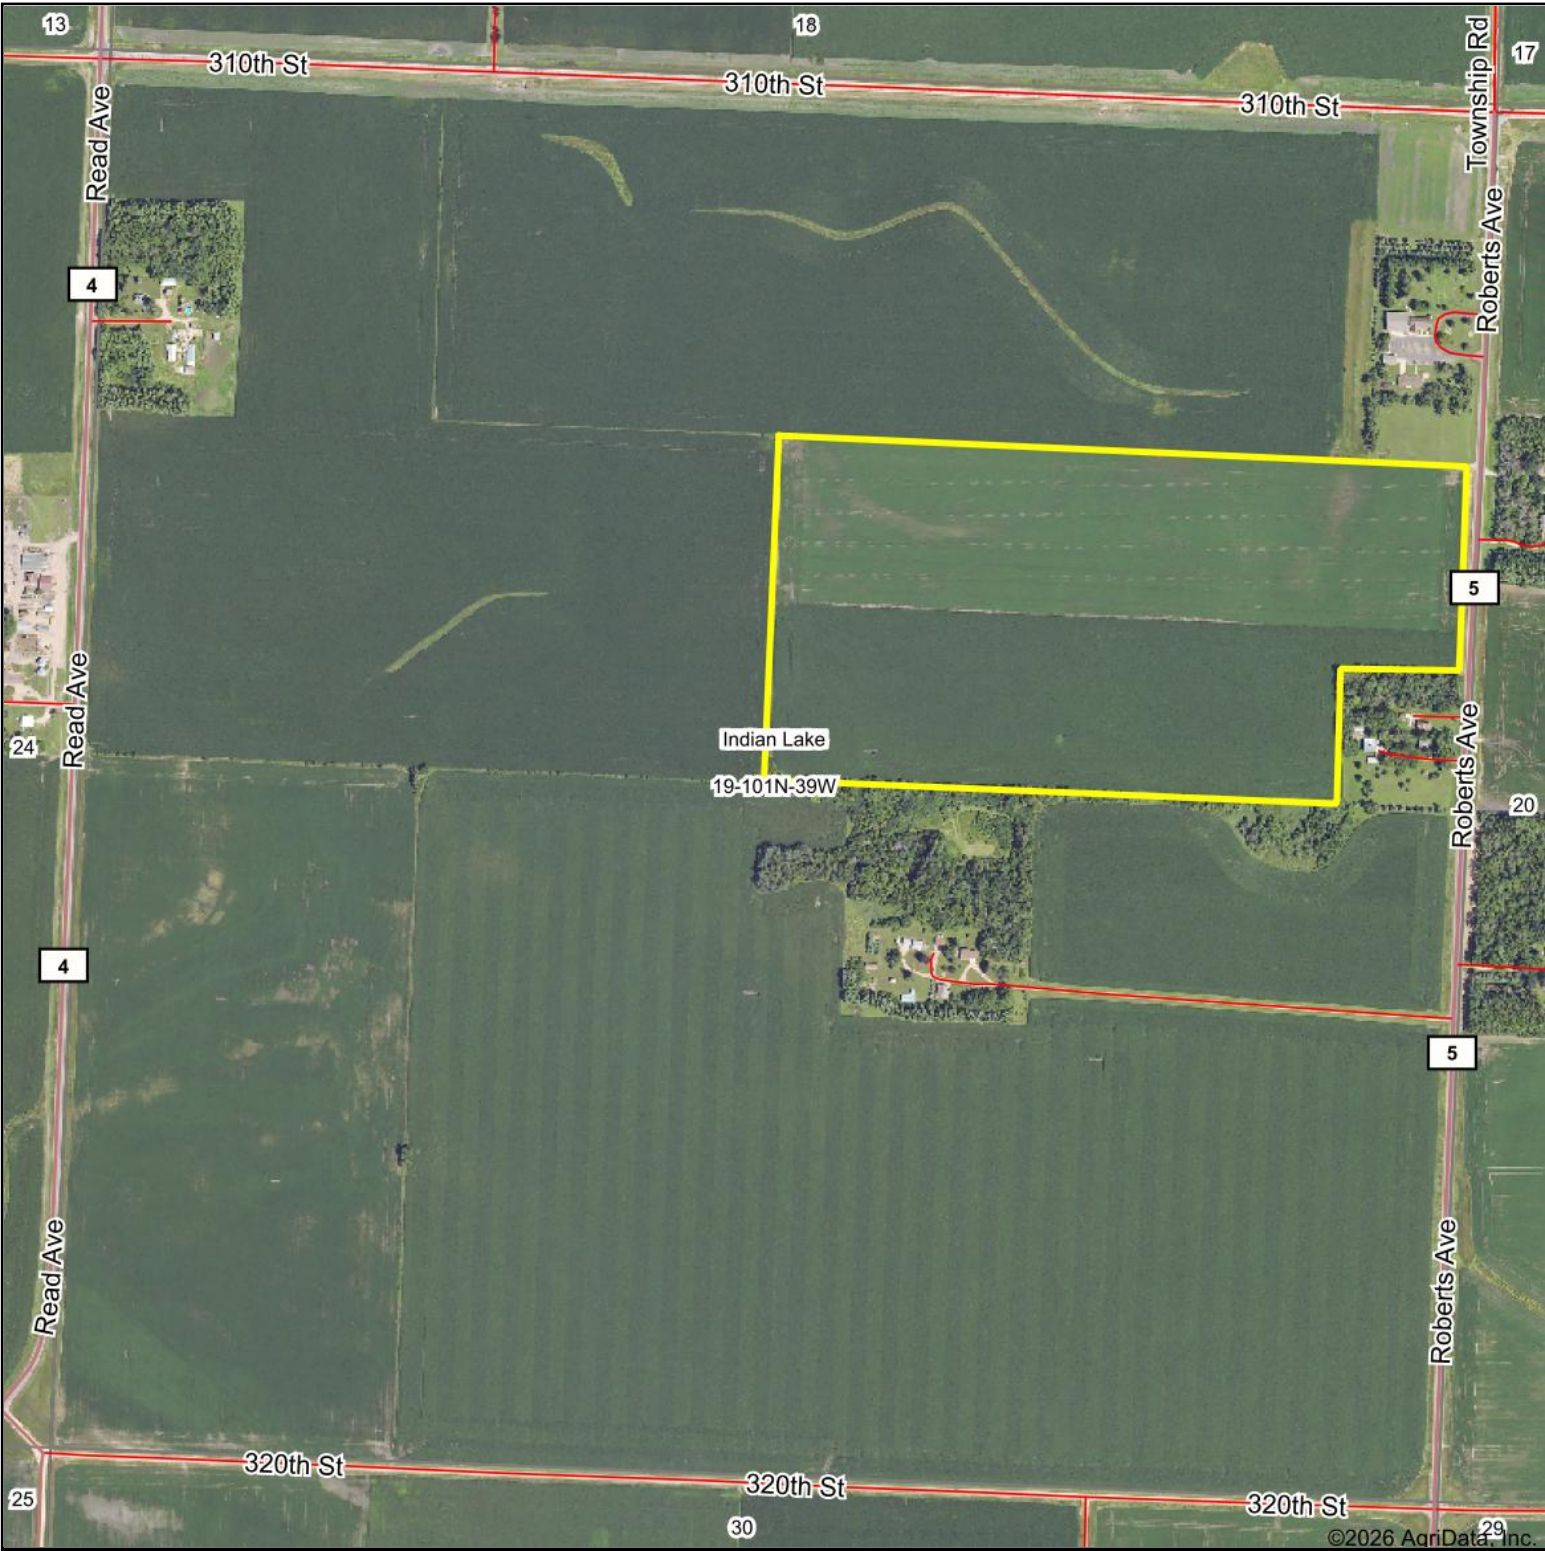

Aerial Map

& REAL ESTATE, INC
MIDWEST LAND
712-262-3110 MANAGEMENT

Boundary Center: 43° 32' 16.91, -95° 33' 32.53

19-101N-39W
Nobles County
Minnesota

Maps Provided By:
surety
CUSTOMIZED ONLINE MAPPING
© AgriData, Inc. 2025 www.AgriDataInc.com